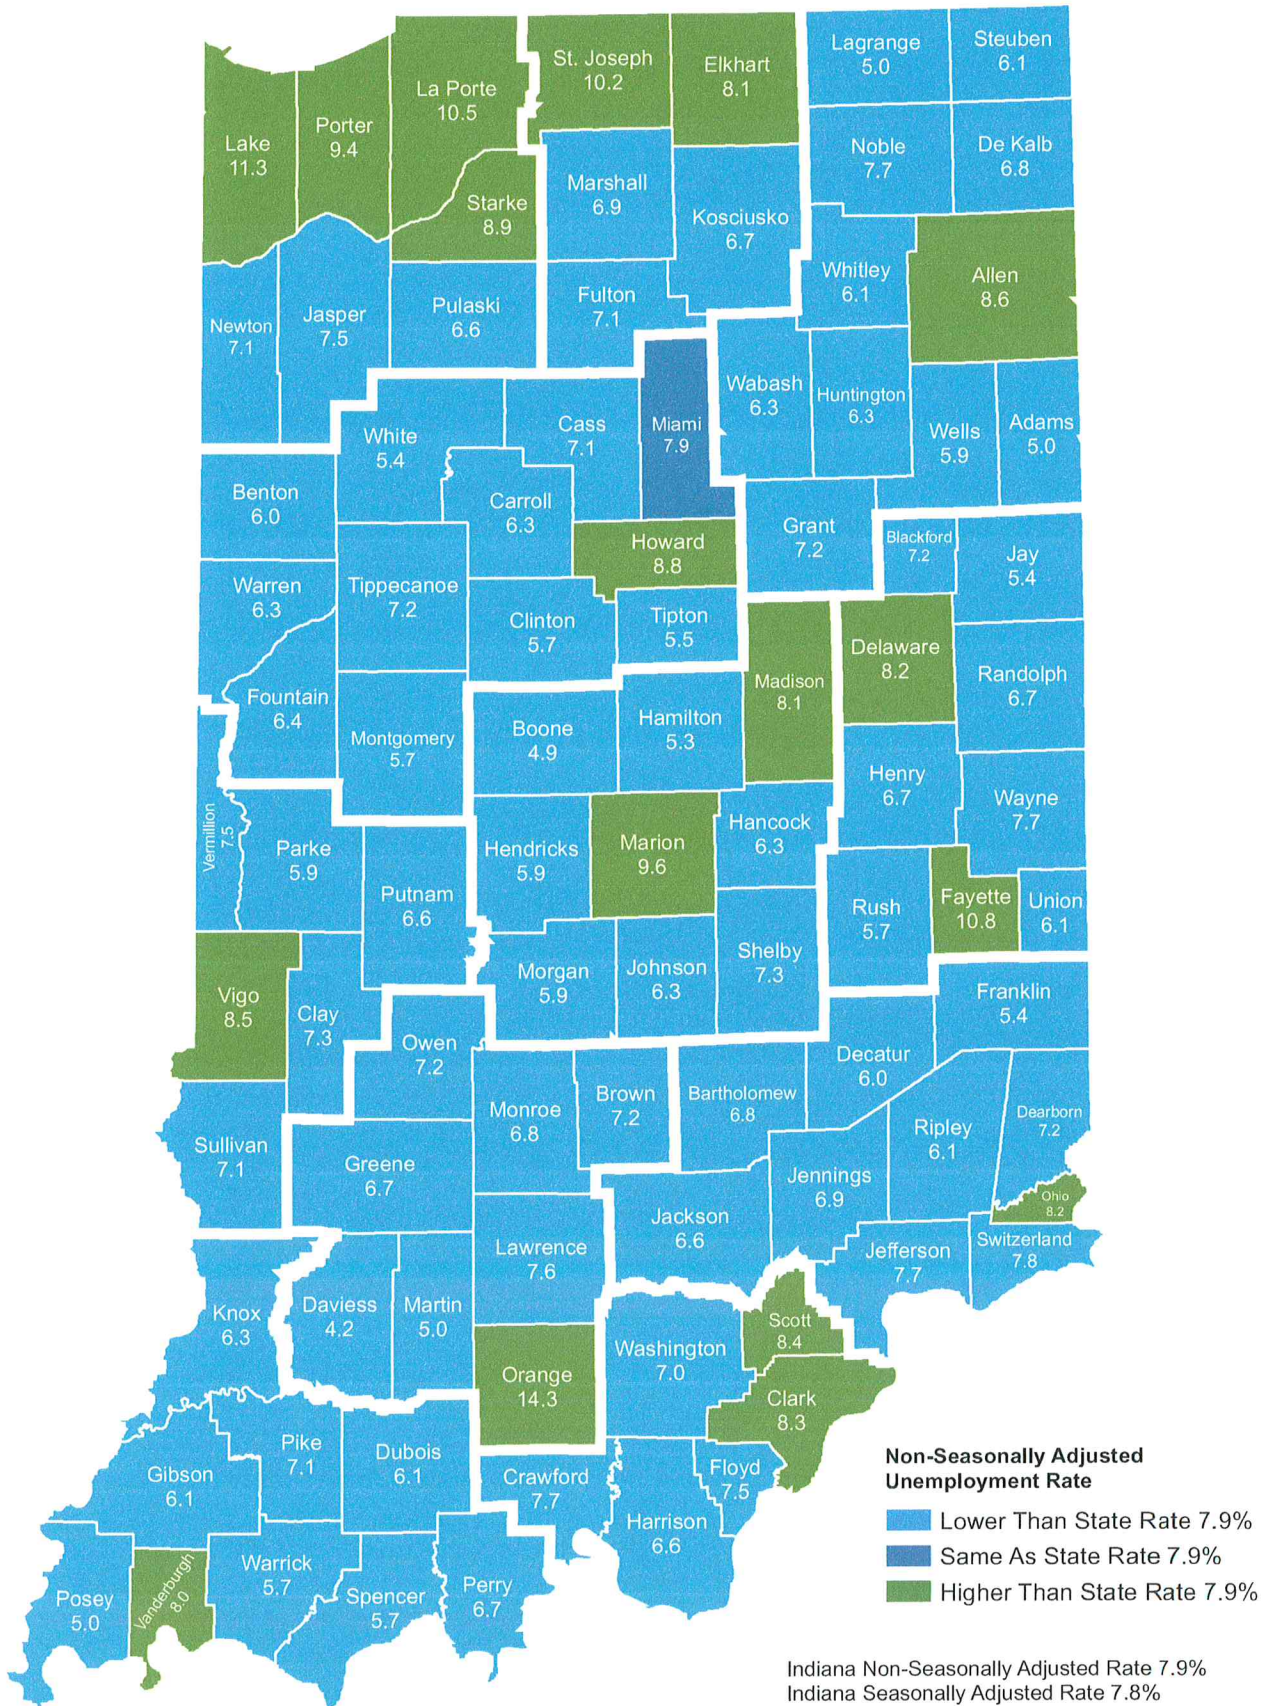

# County Unemployment Rates July 2020 - Non Seasonally Adjusted

RANKING OF COUNTY DATA  
Unemployment Rates by County

July 2020 (Preliminary)

Prepared August 21, 2020

RANK	AREA	RATE	RANK	AREA	RATE
1	Orange	14.3	47	Monroe	6.8
2	Lake	11.3	48	Greene	6.7
3	Fayette	10.8	49	Henry	6.7
4	LaPorte	10.5	50	Kosciusko	6.7
5	St. Joseph	10.2	51	Perry	6.7
6	Marion	9.6	52	Randolph	6.7
7	Porter	9.4	53	Harrison	6.6
8	Starke	8.9	54	Jackson	6.6
9	Howard	8.8	55	Pulaski	6.6
10	Allen	8.6	56	Putnam	6.6
11	Vigo	8.5	57	Fountain	6.4
12	Scott	8.4	58	Carroll	6.3
13	Clark	8.3	59	Hancock	6.3
14	Delaware	8.2	60	Huntington	6.3
15	Ohio	8.2	61	Johnson	6.3
16	Elkhart	8.1	62	Knox	6.3
17	Madison	8.1	63	Wabash	6.3
18	Vanderburgh	8.0	64	Warren	6.3
19	Miami	7.9	65	Dubois	6.1
20	Switzerland	7.8	66	Gibson	6.1
21	Crawford	7.7	67	Ripley	6.1
22	Jefferson	7.7	68	Steuben	6.1
23	Noble	7.7	69	Union	6.1
24	Wayne	7.7	70	Whitley	6.1
25	Lawrence	7.6	71	Benton	6.0
26	Floyd	7.5	72	Decatur	6.0
27	Jasper	7.5	73	Hendricks	5.9
28	Vermillion	7.5	74	Morgan	5.9
29	Clay	7.3	75	Parke	5.9
30	Shelby	7.3	76	Wells	5.9
31	Blackford	7.2	77	Clinton	5.7
32	Brown	7.2	78	Montgomery	5.7
33	Dearborn	7.2	79	Rush	5.7
34	Grant	7.2	80	Spencer	5.7
35	Owen	7.2	81	Warrick	5.7
36	Tippecanoe	7.2	82	Tipton	5.5
37	Cass	7.1	83	Franklin	5.4
38	Fulton	7.1	84	Jay	5.4
39	Newton	7.1	85	White	5.4
40	Pike	7.1	86	Hamilton	5.3
41	Sullivan	7.1	87	Adams	5.0
42	Washington	7.0	88	LaGrange	5.0
43	Jennings	6.9	89	Martin	5.0
44	Marshall	6.9	90	Posey	5.0
45	Bartholomew	6.8	91	Boone	4.9
46	DeKalb	6.8	92	Daviess	4.2
				INDIANA	7.9